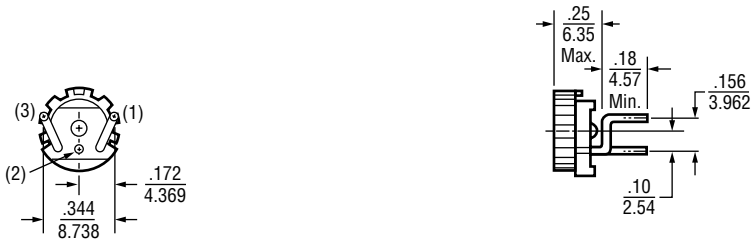

MODEL 91

3/8" Diameter

Single Turn

Cermet Trimming

Potentiometer

1

ELECTRICAL

Standard Resistance Range, Ohms	10 to 2Meg
Standard Resistance Tolerance	±20%
Input Voltage, Maximum	250 Vdc or rms not to exceed power rating
Slider Current, Maximum	100mA or within rated power, whichever is less
Power Rating, Watts	0.5 at 70°C derating to 0 at 125°C
End Resistance, Maximum	2 Ohms
Actual Electrical Travel, Nominal	174°
Dielectric Strength	500 Vrms
Insulation Resistance, Minimum	1,000 Megohms
Resolution	Essentially infinite
Contact Resistance Variation, Maximum	1% or 1 Ohm, whichever is greater

TOP ADJUSTMENT (Inch/mm)

Model 91A

Model 91B

Model 91C

Model 91E

Model 91T

Model 91V

Model 91W

NOTES

Metric equivalents, based on 1 inch = 25.4mm are rounded to the same number of significant figures as in the original English units and are provided for general information only.

Tolerances unless otherwise specified:
Linear = $\pm .01$ inches (.25mm)
Angular = ± 2 degrees